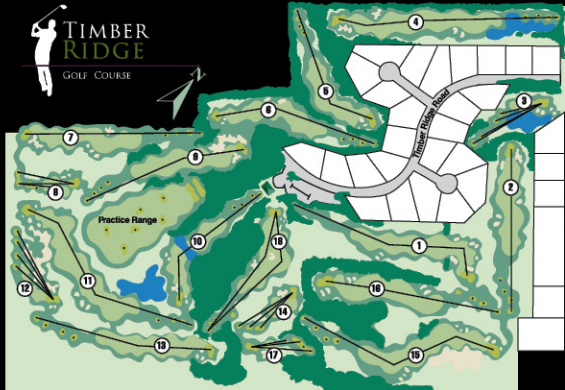

Pace of Play

It is the responsibility of everyone to keep pace with the group ahead. If your group falls more than one complete hole behind the group ahead, you will be asked to pick up your ball and move forward into that position.

The marshal has the authority to keep play moving at the proper pace for all players enjoyment.

Steven L. Ward - Course Architect

(613) 475-1022 or Call free 1-866-228-4653

19 Timber Ridge Drive, Brighton, Ontario K0K 1H0

www.timberidgegolf.net info@timberidgegolf.net